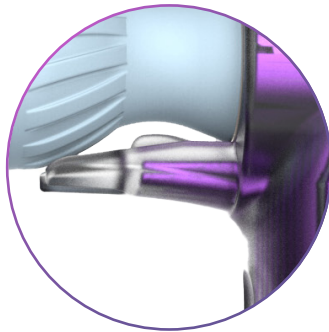

NEW

AntiSplatr® FLEX Slim

Disposable Prophy Angle

Smart Flex Technology Adjusts to Every Tooth Shape

Patent Pending

90°

Ergo

AntiSplatr® FLEX Slim

Disposable Prophy Angle

Flexing Cup

Easily adapts to the contours of any tooth

Splatter Fender

Effectively removes accumulated paste and bodily fluids

Optimal Cup Lip

Allows greater flare & subgingival access

Spiral Blades

Allow for optimum paste retention

42% Slimmer Head

Provides better visibility and access

Available in 90° and Ergo versions!

Ordering Information

- 212101 AntiSplatr Flex Slim, 200/box
- 212102 AntiSplatr Flex Slim, bulk pack, 200/box, 6 boxes/case
- 212103 AntiSplatr Flex Ergo Slim, 200/box
- 212104 AntiSplatr Flex Ergo Slim, bulk pack, 200/box, 6 boxes/case