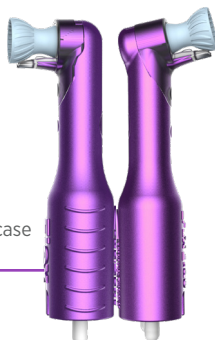

NEW

AntiSplatr® FLEX Slim

Disposable Prophy Angle

Smart Flex Technology Adjusts to Every Tooth Shape

Patent Pending

90°

Ergo

AntiSplatr® FLEX Slim

Disposable Prophy Angle

Flexing Cup

Easily adapts to the contours of any tooth

Splatter Fender

Effectively removes accumulated paste and bodily fluids

Optimal Cup Lip

Allows greater flare & subgingival access

Spiral Blades

Allow for optimum paste retention

42% Slimmer Head

Provides better visibility and access

Available in 90° and Ergo versions!

Ordering Information

- 212101 AntiSplatr Flex Slim, 200/box
- 212102 AntiSplatr Flex Slim, bulk pack, 200/box, 6 boxes/case
- 212103 AntiSplatr Flex Ergo Slim, 200/box
- 212104 AntiSplatr Flex Ergo Slim, bulk pack, 200/box, 6 boxes/case

AntiSplatr Workflow

AntiSplatr® Flex Slim
Disposable Prophy Angle

ProMate™ CL
Cordless Hygiene Handpiece

ProPaste™ One
Paste & Ring Combo

FOLLOW US