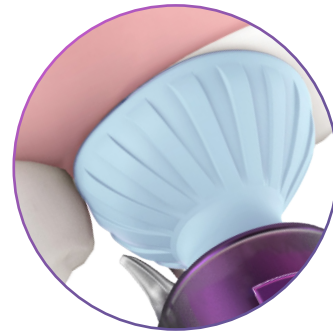

NEW

AntiSplatr® FLEX Slim

Disposable Prophy Angle

Smart Flex Technology Adjusts to Every Tooth Shape

Patent Pending

90°

Ergo

AntiSplatr® FLEX Slim

Disposable Prophy Angle

Flexing Cup

Easily adapts to the contours of any tooth

Splatter Fender

Effectively removes accumulated paste and bodily fluids

Optimal Cup Lip

Allows greater flare & subgingival access

Spiral Blades

Allow for optimum paste retention

42% Slimmer Head

Provides better visibility and access

Available in 90° and Ergo versions!

Ordering Information

- 212101 AntiSplatr Flex Slim, 200/box
- 212102 AntiSplatr Flex Slim, bulk pack, 200/box, 6 boxes/case
- 212103 AntiSplatr Flex Ergo Slim, 200/box
- 212104 AntiSplatr Flex Ergo Slim, bulk pack, 200/box, 6 boxes/case