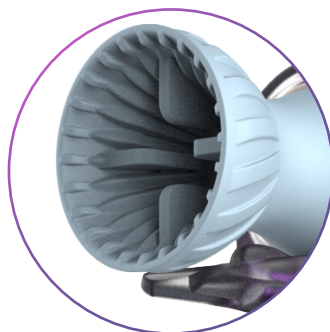

NEW

AntiSplatr® FLEX Slim

Disposable Prophy Angle

Smart Flex Technology Adjusts to Every Tooth Shape

Patent Pending

90°

Ergo

AntiSplatr® FLEX Slim

Disposable Prophy Angle

Flexing Cup

Easily adapts to the contours of any tooth

Splatter Fender

Effectively removes accumulated paste and bodily fluids

Optimal Cup Lip

Allows greater flare & subgingival access

Spiral Blades

Allow for optimum paste retention

42% Slimmer Head

Provides better visibility and access

Available in 90° and Ergo versions!

Ordering Information

- 212101 AntiSplatr Flex Slim, 200/box
- 212102 AntiSplatr Flex Slim, bulk pack, 200/box, 6 boxes/case
- 212103 AntiSplatr Flex Ergo Slim, 200/box
- 212104 AntiSplatr Flex Ergo Slim, bulk pack, 200/box, 6 boxes/case